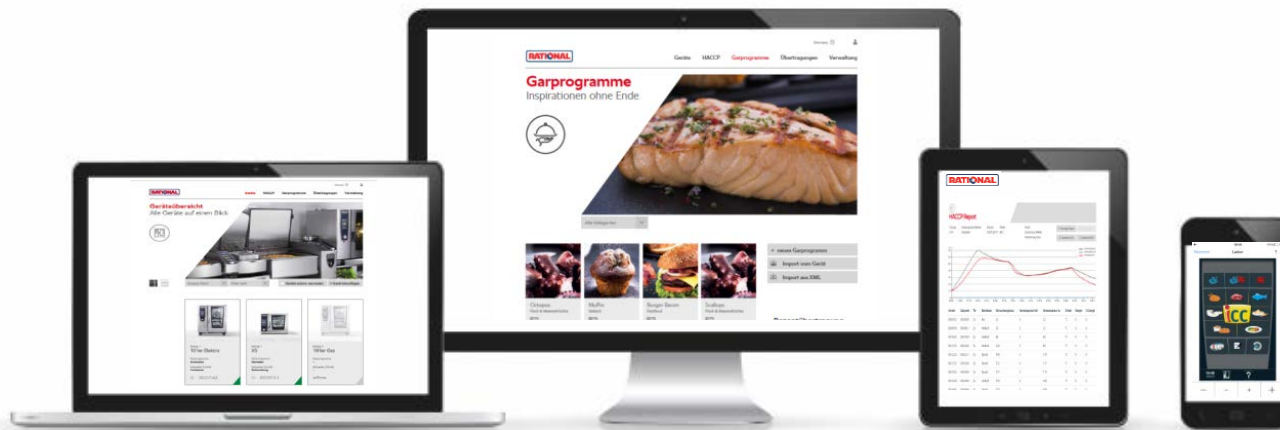

Simple to use delivering benefits from day one

No matter if you own one or several RATIONAL and FRIMA units, ConnectedCooking makes communication easy

Totally inspiring
Always offering new ideas.

Tips and Tricks