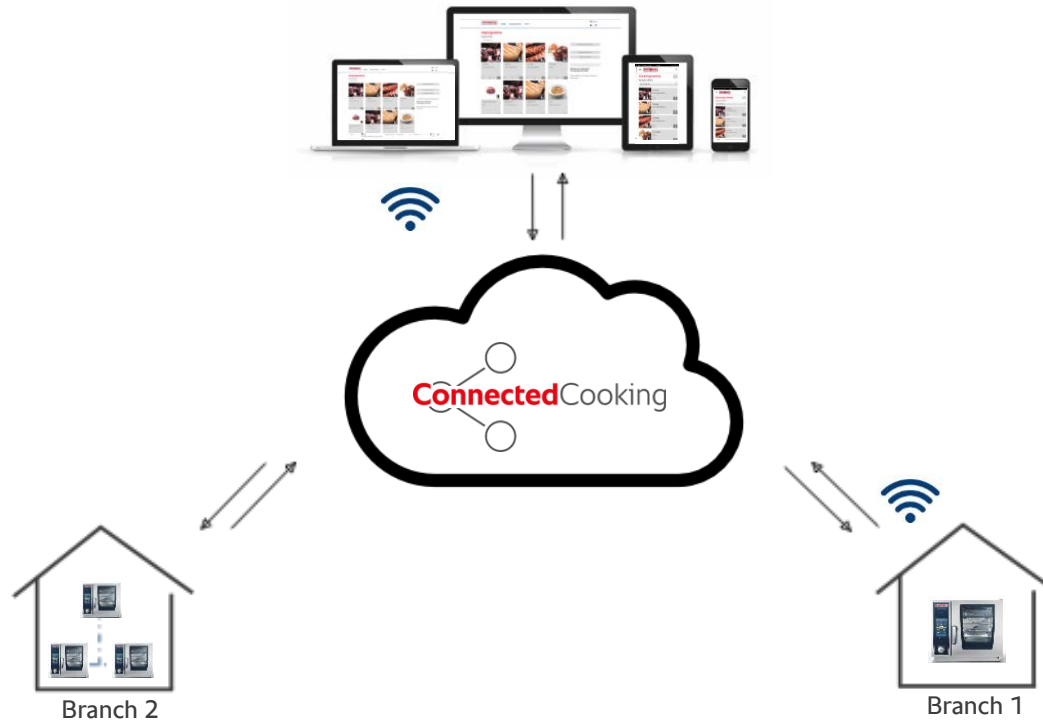

ConnectedCooking

Convenience. Security. Inspiration.

VERTRAULICH

ConnectedCooking

The state-of-the-art cloud solution for professional kitchens

ConnectedCooking opens up a wealth of new and convenient possibilities.

Simple to use delivering benefits from day one

No matter if you own one or several RATIONAL and FRIMA units, ConnectedCooking makes communication easy

Totally inspiring
Always offering new ideas.

Tips and Tricks

Thousand recipes

Networking with colleagues

Functions and benefits in detail

- Access to helpful application videos
- Access to more than 10,000 recipes and simple transfer to the appliances just by clicking a button
- Access to a wide range of RATIONAL cook books
- Access to ILC shopping cards and simple transfer to the units
- You stay informed about current news, activities and events